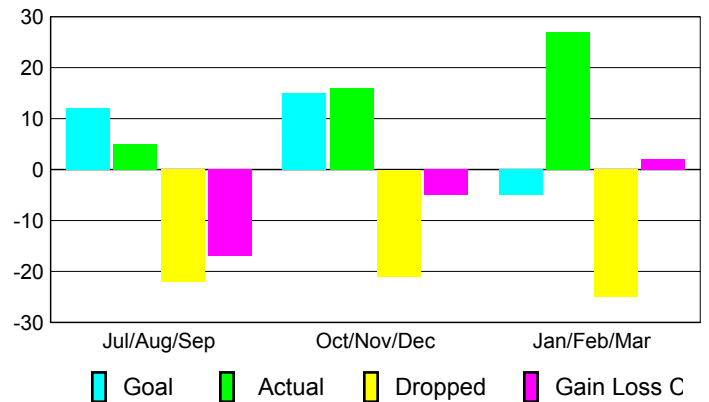

Membership Results 2008-2009

Goal, New, Dropped, Gain/Loss