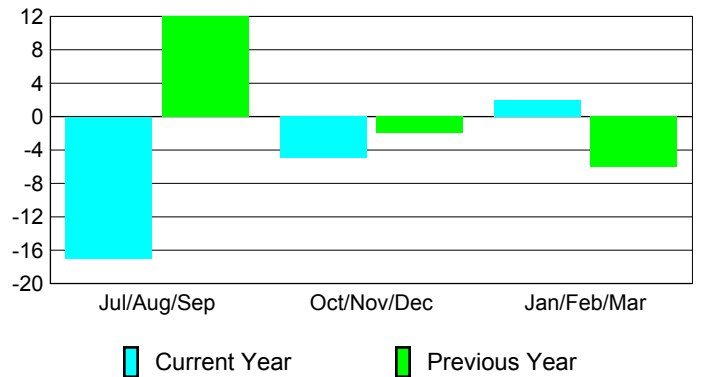

Membership Results 2008-2009

Membership 2007-2008

| Month | Net Memb | Actual New | Actual Dropped | Gain/Loss of | Gain/Loss of |
|---------------|-----------|------------|----------------|--------------|--------------|
| | Goal | New Memb | Dropped Memb | Memb | Memb |
| Jul/Aug/Sep | 12 | 5 | -22 | -17 | 12 |
| Oct/Nov/Dec | 15 | 16 | -21 | -5 | -2 |
| Jan/Feb/Mar | -5 | 27 | -25 | 2 | -6 |
| Totals | 22 | 48 | -68 | -20 | 4 |

Membership Results 2008-2009

Goal, New, Dropped, Gain/Loss

Comparison of Membership Gain/Loss

Current Year Compared to the Previous Year

Gender Comparison 2008-2009